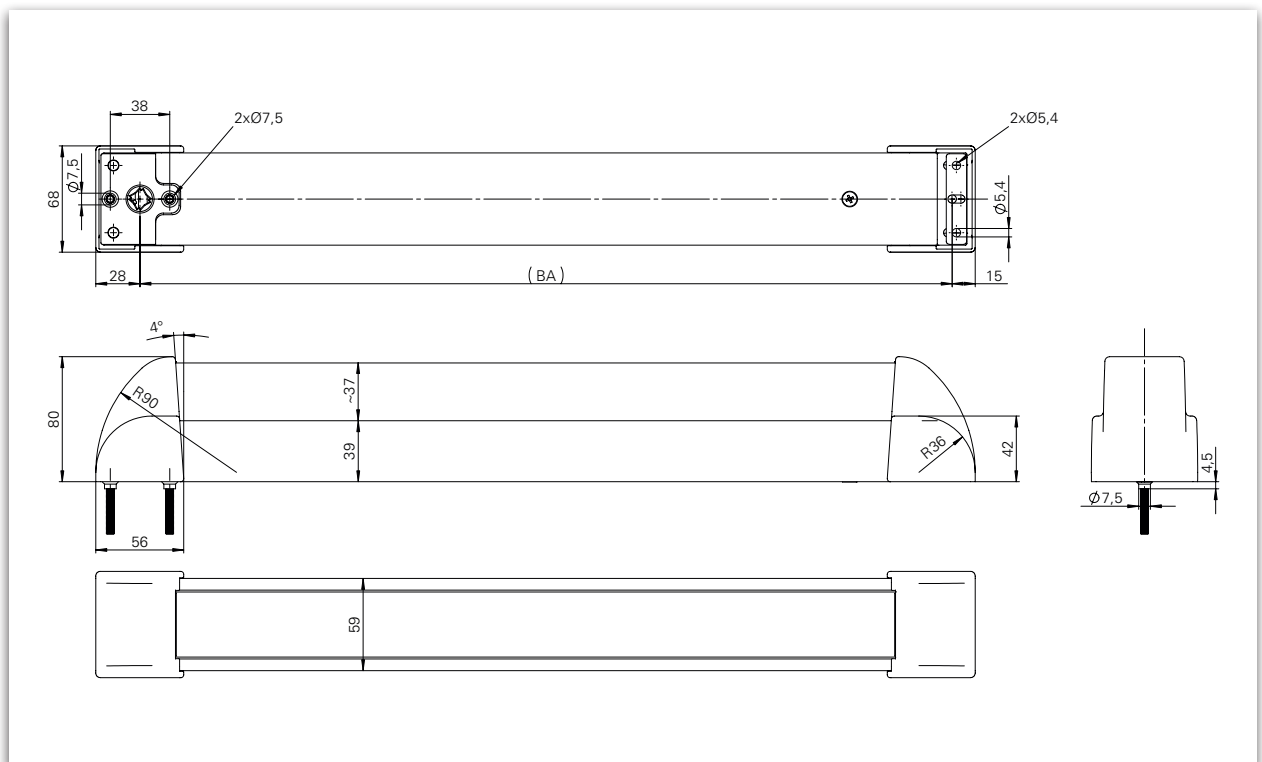

ECO EPN 2000 II Set Round rose

Product information

■ SYSTEM TECHNOLOGY FOR THE DOOR

Product characteristics

Mode of operation	Touchbar Pushbar	■ -
Finish	Stainless steel	■
	Aluminium F1 coated	■
Fixing axis	1.000 mm	■
	1.250 mm	■
DIN left / right usable		■
Suitable for the use on fire- and smoke control doors	F	■
Tested acc. to EN / DIN	EN 1125	■

■ Yes - No

EPN 2000 II Set ■ Round rose

EPN 2000 II Dimensioning: B: Screw-through version

Description
EPN 2000 II Round rose handle / Touchbar

This execution of the touch plate of the EPN 2000 II has been especially designed for the use with round rose handles as counter hardware. The norm and drillhole distances for round roses have been taken into consideration.

Set EPN 2000 II with Round rose counter handle

Set consists of:

- **EPN 2000 II ER** (also available in aluminium, F1 silver coated)*
- **Round rose counter handle with OGL – friction bearing technology**
 Counter handle lever D-110 (PZ)
 Counter handle knob K-130 (PZ)

Accessories

- Screw bag set (please mention door thickness)
- Spindle has to be ordered separately

Set EPN 2000 II Stainless steel	Fixing axis	Rotation angle	EPN 2000 II	Counter handle PZ	
				 D-110	 K-130
Screw-through version	1.000 mm	45°	106706024600090	106785004674012	106785104674012
	1.250 mm		106706044600090		