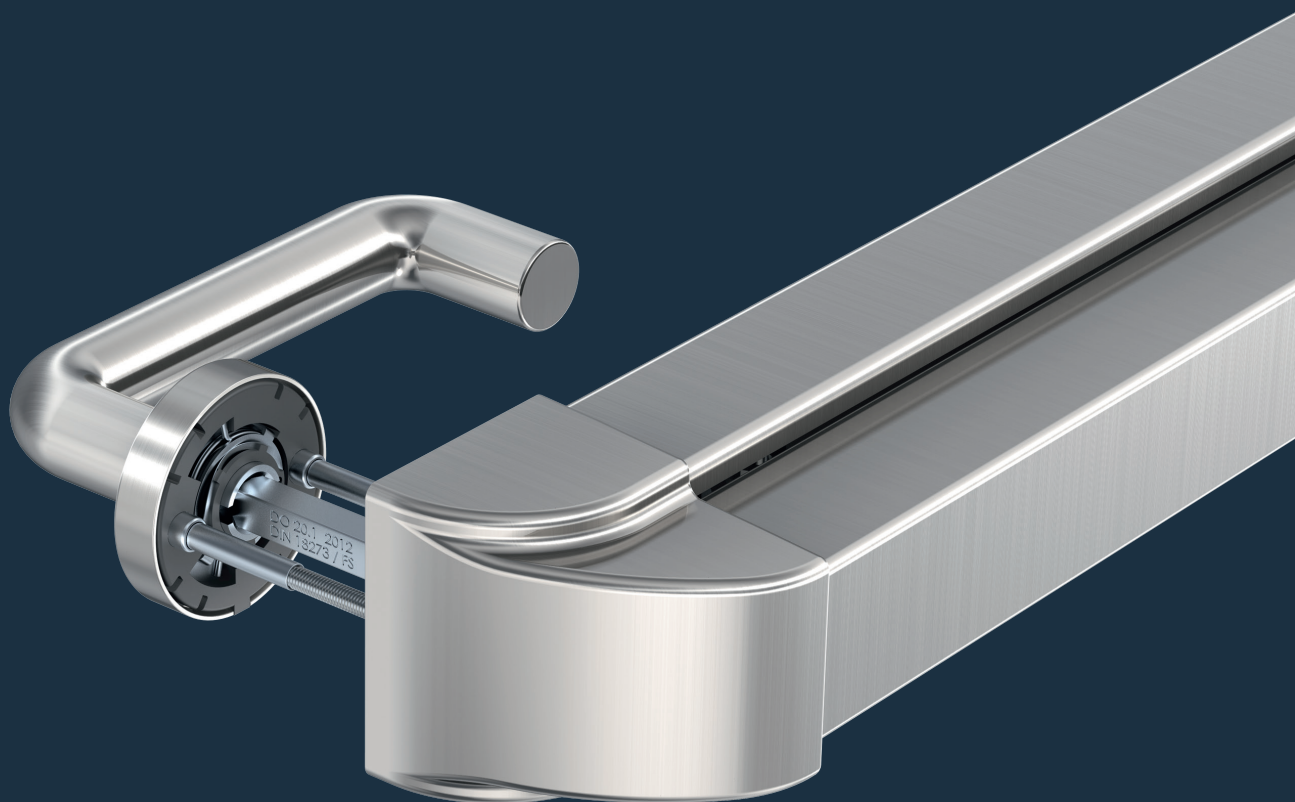

ECO EPN 2000 II Set Round rose

Product information

■ SYSTEM TECHNOLOGY FOR THE DOOR

Product characteristics

Mode of operation	Touchbar Pushbar	■ -
Finish	Stainless steel	■
	Aluminium F1 coated	■
Fixing axis	1.000 mm	■
	1.250 mm	■
DIN left / right usable		■
Suitable for the use on fire- and smoke control doors	F	■
Tested acc. to EN / DIN	EN 1125	■

■ Yes - No

EPN 2000 II Set ■ Round rose

EPN 2000 II Dimensioning: B: Screw-through version

Description
EPN 2000 II Round rose handle / Touchbar

This execution of the touch plate of the EPN 2000 II has been especially designed for the use with round rose handles as counter hardware. The norm and drillhole distances for round roses have been taken into consideration.

- Tested acc. to **EN 1125, EN 1634**
- Can be used according to **EN 1125** only in combination with tested lock and door hardware

- Suitable for the use on fire- and smoke control doors according testing
- Screw-through version
- DIN left / right usable
- Finish:
Stainless steel
Aluminium F1 (silver coated)*

Set EPN 2000 II with Round rose counter handle

Set consists of:

- **EPN 2000 II ER** (also available in aluminium, F1 silver coated)*
- **Round rose counter handle with OGL – friction bearing technology**
 Counter handle lever D-110 (PZ)
 Counter handle knob K-130 (PZ)