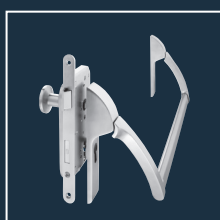

ECO EPN 2000 II Set Round rose

Product information

■ SYSTEM TECHNOLOGY FOR THE DOOR

Product characteristics

Mode of operation	Touchbar Pushbar	■ -
Finish	Stainless steel	■
	Aluminium F1 coated	■
Fixing axis	1.000 mm	■
	1.250 mm	■
DIN left / right usable		■
Suitable for the use on fire- and smoke control doors	F	■
Tested acc. to EN / DIN	EN 1125	■

■ Yes - No

EPN 2000 II Set ■ Round rose

EPN 2000 II Dimensioning: B: Screw-through version

Description
EPN 2000 II Round rose handle / Touchbar

This execution of the touch plate of the EPN 2000 II has been especially designed for the use with round rose handles as counter hardware. The norm and drillhole distances for round roses have been taken into consideration.

- Tested acc. to **EN 1125, EN 1634**
- Can be used according to **EN 1125** only in combination with tested lock and door hardware

- Suitable for the use on fire- and smoke control doors according testing
- Screw-through version
- DIN left / right usable
- Finish:
Stainless steel
Aluminium F1 (silver coated)*

Set EPN 2000 II with Round rose counter handle

Set consists of:

- **EPN 2000 II ER** (also available in aluminium, F1 silver coated)*
- **Round rose counter handle with OGL – friction bearing technology**
 Counter handle lever D-110 (PZ)
 Counter handle knob K-130 (PZ)