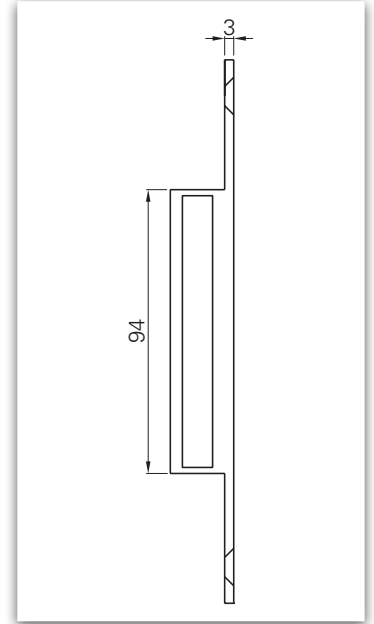

PRODUCT INFORMATION

ECO COVER PLATES
OBX-3097

■ SYSTEM TECHNOLOGY FOR THE DOOR

Illustration: Cover plate OBX-3096

Dimension: Cover plate OBX-3096

Dimension: Cover plate OBX-3096

OBX-3096	Material	Angle - Ending	Art-No.
OBX-3096.ER	ER	Square - square	5030016571

Illustration: Cover plate OBX-3097

Dimension: Cover plate OBX-3097

Dimension: Cover plate OBX-3097

OBX-3097	Material	Angle - Ending	Art-No.
OBX-3097.ER	ER	Square - round	5030016578

- ① square angle
- ② round angle

- ③ square ending
- ④ round ending

Cover plates for adjustable frame boxes OBX

Illustration: Cover plate OBX-3098

Dimension: Cover plate OBX-3098

Dimension: Cover plate OBX-3098

OBX-3098	Material	Angle · Ending	Art-No.
OBX-3098.ER	ER	Round - round	5030016578

Illustration: Cover plate OBX-3099

Dimension: Cover plate OBX-3099

Dimension: Cover plate OBX-3099

OBX-3099	Material	Angle · Ending	Art-No.
OBX-3099.ER	ER	Round - square	5030013490

- ① square angle
- ② round angle