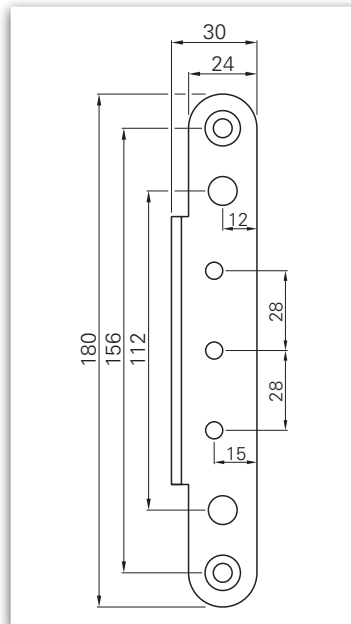

PRODUCT INFORMATION

ECO COVER PLATES
OBX-3097

■ SYSTEM TECHNOLOGY FOR THE DOOR

Illustration: Cover plate OBX-3096

Dimension: Cover plate OBX-3096

Dimension: Cover plate OBX-3096

OBX-3096	Material	Angle - Ending	Art-No.
OBX-3096.ER	ER	Square - square	5030016571

Illustration: Cover plate OBX-3097

Dimension: Cover plate OBX-3097

Dimension: Cover plate OBX-3097

OBX-3097	Material	Angle - Ending	Art-No.
OBX-3097.ER	ER	Square - round	5030016578

- ① square angle
- ② round angle

- ③ square ending
- ④ round ending

Cover plates for adjustable frame boxes OBX

Illustration: Cover plate OBX-3098

Dimension: Cover plate OBX-3098

Dimension: Cover plate OBX-3098

OBX-3098	Material	Angle · Ending	Art-No.
OBX-3098.ER	ER	Round - round	5030016578

Illustration: Cover plate OBX-3099

Dimension: Cover plate OBX-3099

Dimension: Cover plate OBX-3099

OBX-3099	Material	Angle · Ending	Art-No.
OBX-3099.ER	ER	Round - square	5030013490

- ① square angle
- ② round angle