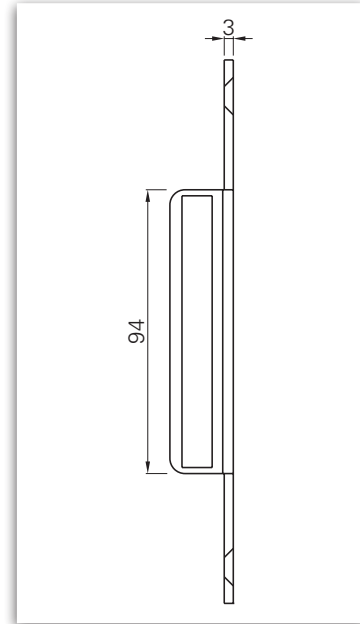

PRODUCT INFORMATION

ECO COVER PLATES
OBX-3097

■ SYSTEM TECHNOLOGY FOR THE DOOR

Illustration: Cover plate OBX-3096

Dimension: Cover plate OBX-3096

Dimension: Cover plate OBX-3096

OBX-3096	Material	Angle - Ending	Art-No.
OBX-3096.ER	ER	Square - square	5030016571

Illustration: Cover plate OBX-3097

Dimension: Cover plate OBX-3097

Dimension: Cover plate OBX-3097

OBX-3097	Material	Angle - Ending	Art-No.
OBX-3097.ER	ER	Square - round	5030016578

- ① square angle
- ② round angle

- ③ square ending
- ④ round ending

Cover plates for adjustable frame boxes OBX

Illustration: Cover plate OBX-3098

Dimension: Cover plate OBX-3098

Dimension: Cover plate OBX-3098

OBX-3098	Material	Angle · Ending	Art-No.
OBX-3098.ER	ER	Round - round	5030016578

Illustration: Cover plate OBX-3099

Dimension: Cover plate OBX-3099

Dimension: Cover plate OBX-3099

OBX-3099	Material	Angle · Ending	Art-No.
OBX-3099.ER	ER	Round - square	5030013490

- ① square angle
- ② round angle