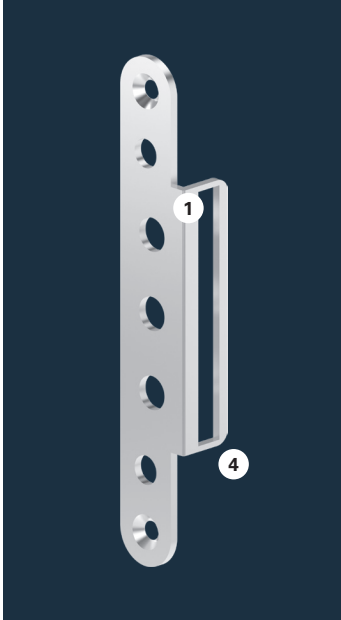

PRODUCT INFORMATION

ECO COVER PLATES
OBX-3097

■ SYSTEM TECHNOLOGY FOR THE DOOR

Illustration: Cover plate OBX-3096

Dimension: Cover plate OBX-3096

Dimension: Cover plate OBX-3096

OBX-3096	Material	Angle - Ending	Art-No.
OBX-3096.ER	ER	Square - square	5030016571

Illustration: Cover plate OBX-3097

Dimension: Cover plate OBX-3097

Dimension: Cover plate OBX-3097

OBX-3097	Material	Angle - Ending	Art-No.
OBX-3097.ER	ER	Square - round	5030016578

- ① square angle
- ② round angle

- ③ square ending
- ④ round ending

Cover plates for adjustable frame boxes OBX

Illustration: Cover plate OBX-3098

Dimension: Cover plate OBX-3098

Dimension: Cover plate OBX-3098

OBX-3098	Material	Angle · Ending	Art-No.
OBX-3098.ER	ER	Round - round	5030016578

Illustration: Cover plate OBX-3099

Dimension: Cover plate OBX-3099

Dimension: Cover plate OBX-3099

OBX-3099	Material	Angle · Ending	Art-No.
OBX-3099.ER	ER	Round - square	5030013490

- ① square angle
- ② round angle