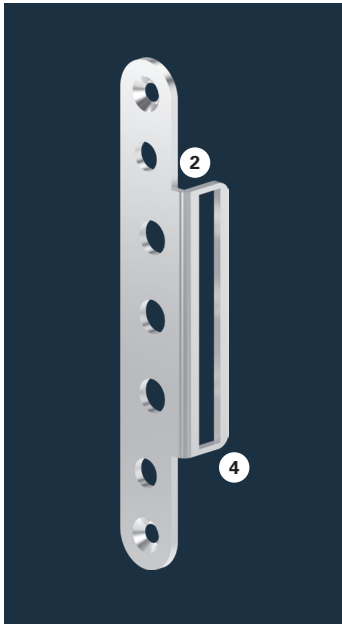

PRODUCT INFORMATION

ECO COVER PLATES
OBX-3097

■ SYSTEM TECHNOLOGY FOR THE DOOR

Illustration: Cover plate OBX-3096

Dimension: Cover plate OBX-3096

Dimension: Cover plate OBX-3096

OBX-3096	Material	Angle - Ending	Art-No.
OBX-3096.ER	ER	Square - square	5030016571

Illustration: Cover plate OBX-3097

Dimension: Cover plate OBX-3097

Dimension: Cover plate OBX-3097

OBX-3097	Material	Angle - Ending	Art-No.
OBX-3097.ER	ER	Square - round	5030016578

- ① square angle
- ② round angle

- ③ square ending
- ④ round ending

Cover plates for adjustable frame boxes OBX

Illustration: Cover plate OBX-3098

Dimension: Cover plate OBX-3098

Dimension: Cover plate OBX-3098

OBX-3098	Material	Angle · Ending	Art-No.
OBX-3098.ER	ER	Round - round	5030016578

Illustration: Cover plate OBX-3099

Dimension: Cover plate OBX-3099

Dimension: Cover plate OBX-3099

OBX-3099	Material	Angle · Ending	Art-No.
OBX-3099.ER	ER	Round - square	5030013490

- ① square angle
- ② round angle