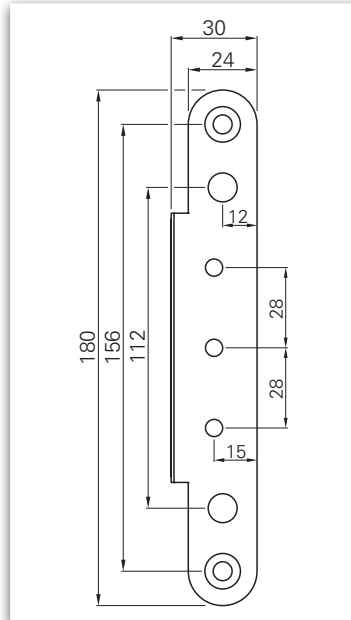

PRODUCT INFORMATION

ECO COVER PLATES
OBX-3097

■ SYSTEM TECHNOLOGY FOR THE DOOR

Illustration: Cover plate OBX-3096

Dimension: Cover plate OBX-3096

Dimension: Cover plate OBX-3096

OBX-3096	Material	Angle - Ending	Art-No.
OBX-3096.ER	ER	Square - square	5030016571

Illustration: Cover plate OBX-3097

Dimension: Cover plate OBX-3097

Dimension: Cover plate OBX-3097

OBX-3097	Material	Angle - Ending	Art-No.
OBX-3097.ER	ER	Square - round	5030016578

- ① square angle
- ② round angle

- ③ square ending
- ④ round ending

Cover plates for adjustable frame boxes OBX

Illustration: Cover plate OBX-3098

Dimension: Cover plate OBX-3098

Dimension: Cover plate OBX-3098

OBX-3098	Material	Angle · Ending	Art-No.
OBX-3098.ER	ER	Round - round	5030016578

Illustration: Cover plate OBX-3099

Dimension: Cover plate OBX-3099

Dimension: Cover plate OBX-3099

OBX-3099	Material	Angle · Ending	Art-No.
OBX-3099.ER	ER	Round - square	5030013490

- ① square angle
- ② round angle