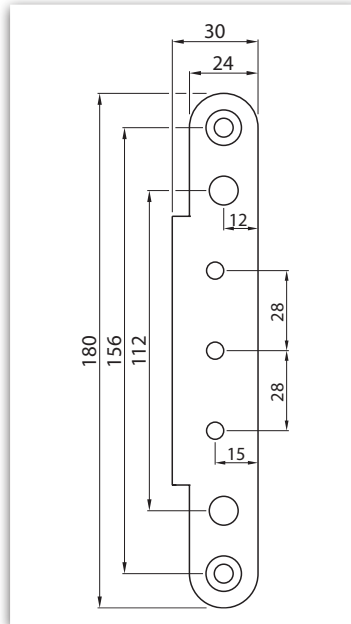

PRODUCT INFORMATION

ECO COVER PLATES
OBX-3097

■ SYSTEM TECHNOLOGY FOR THE DOOR

Illustration: Cover plate OBX-3096

Dimension: Cover plate OBX-3096

Dimension: Cover plate OBX-3096

OBX-3096	Material	Angle - Ending	Art-No.
OBX-3096.ER	ER	Square - square	5030016571

Illustration: Cover plate OBX-3097

Dimension: Cover plate OBX-3097

Dimension: Cover plate OBX-3097

OBX-3097	Material	Angle - Ending	Art-No.
OBX-3097.ER	ER	Square - round	5030016578

- ① square angle
- ② round angle

- ③ square ending
- ④ round ending

Cover plates for adjustable frame boxes OBX

Illustration: Cover plate OBX-3098

Dimension: Cover plate OBX-3098

Dimension: Cover plate OBX-3098

OBX-3098	Material	Angle · Ending	Art-No.
OBX-3098.ER	ER	Round - round	5030016578

Illustration: Cover plate OBX-3099

Dimension: Cover plate OBX-3099

Dimension: Cover plate OBX-3099

OBX-3099	Material	Angle · Ending	Art-No.
OBX-3099.ER	ER	Round - square	5030013490

- ① square angle
- ② round angle