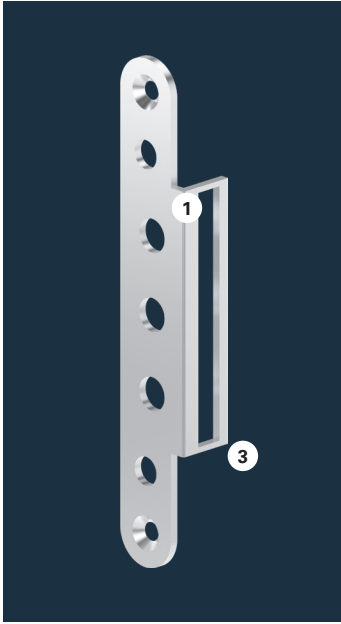

PRODUCT INFORMATION

ECO COVER PLATES
OBX-3097

■ SYSTEM TECHNOLOGY FOR THE DOOR

Illustration: Cover plate OBX-3096

Dimension: Cover plate OBX-3096

Dimension: Cover plate OBX-3096

OBX-3096	Material	Angle - Ending	Art-No.
OBX-3096.ER	ER	Square - square	5030016571

Illustration: Cover plate OBX-3097

Dimension: Cover plate OBX-3097

Dimension: Cover plate OBX-3097

OBX-3097	Material	Angle - Ending	Art-No.
OBX-3097.ER	ER	Square - round	5030016578

- ① square angle
- ② round angle

- ③ square ending
- ④ round ending

Cover plates for adjustable frame boxes OBX

Illustration: Cover plate OBX-3098

Dimension: Cover plate OBX-3098

Dimension: Cover plate OBX-3098

OBX-3098	Material	Angle · Ending	Art-No.
OBX-3098.ER	ER	Round - round	5030016578

Illustration: Cover plate OBX-3099

Dimension: Cover plate OBX-3099

Dimension: Cover plate OBX-3099

OBX-3099	Material	Angle · Ending	Art-No.
OBX-3099.ER	ER	Round - square	5030013490

- ① square angle
- ② round angle