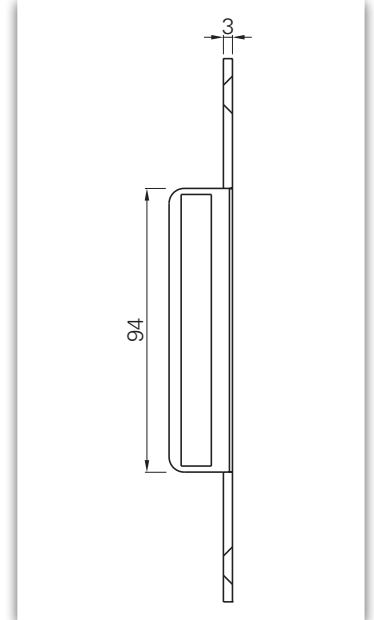

PRODUCT INFORMATION

ECO COVER PLATES
OBX-3097

■ SYSTEM TECHNOLOGY FOR THE DOOR

Illustration: Cover plate OBX-3096

Dimension: Cover plate OBX-3096

Dimension: Cover plate OBX-3096

OBX-3096	Material	Angle - Ending	Art-No.
OBX-3096.ER	ER	Square - square	5030016571

Illustration: Cover plate OBX-3097

Dimension: Cover plate OBX-3097

Dimension: Cover plate OBX-3097

OBX-3097	Material	Angle - Ending	Art-No.
OBX-3097.ER	ER	Square - round	5030016578

- ① square angle
- ② round angle

- ③ square ending
- ④ round ending

Cover plates for adjustable frame boxes OBX

Illustration: Cover plate OBX-3098

Dimension: Cover plate OBX-3098

Dimension: Cover plate OBX-3098

OBX-3098	Material	Angle · Ending	Art-No.
OBX-3098.ER	ER	Round - round	5030016578

Illustration: Cover plate OBX-3099

Dimension: Cover plate OBX-3099

Dimension: Cover plate OBX-3099

OBX-3099	Material	Angle · Ending	Art-No.
OBX-3099.ER	ER	Round - square	5030013490

- ① square angle
- ② round angle