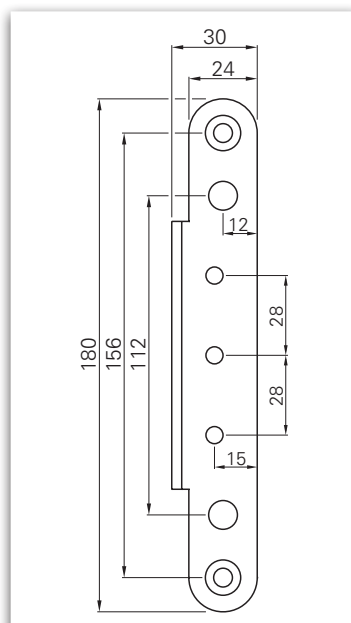

PRODUCT INFORMATION

ECO COVER PLATES
OBX-3097

■ SYSTEM TECHNOLOGY FOR THE DOOR

Illustration: Cover plate OBX-3096

Dimension: Cover plate OBX-3096

Dimension: Cover plate OBX-3096

OBX-3096	Material	Angle - Ending	Art-No.
OBX-3096.ER	ER	Square - square	5030016571

Illustration: Cover plate OBX-3097

Dimension: Cover plate OBX-3097

Dimension: Cover plate OBX-3097

OBX-3097	Material	Angle - Ending	Art-No.
OBX-3097.ER	ER	Square - round	5030016578

- ① square angle
- ② round angle

- ③ square ending
- ④ round ending

Cover plates for adjustable frame boxes OBX

Illustration: Cover plate OBX-3098

Dimension: Cover plate OBX-3098

Dimension: Cover plate OBX-3098

OBX-3098	Material	Angle · Ending	Art-No.
OBX-3098.ER	ER	Round - round	5030016578

Illustration: Cover plate OBX-3099

Dimension: Cover plate OBX-3099

Dimension: Cover plate OBX-3099

OBX-3099	Material	Angle · Ending	Art-No.
OBX-3099.ER	ER	Round - square	5030013490

- ① square angle
- ② round angle