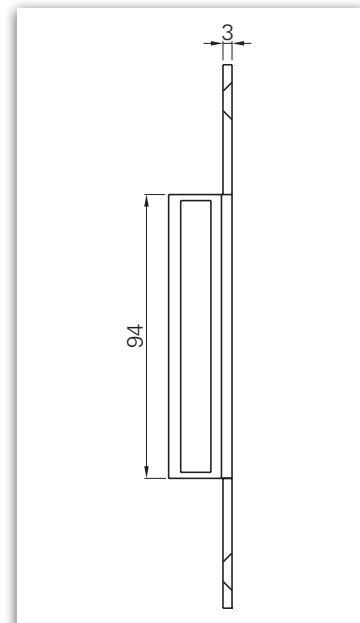

PRODUCT INFORMATION

ECO COVER PLATES
OBX-3097

■ SYSTEM TECHNOLOGY FOR THE DOOR

Illustration: Cover plate OBX-3096

Dimension: Cover plate OBX-3096

Dimension: Cover plate OBX-3096

OBX-3096	Material	Angle - Ending	Art-No.
OBX-3096.ER	ER	Square - square	5030016571

Illustration: Cover plate OBX-3097

Dimension: Cover plate OBX-3097

Dimension: Cover plate OBX-3097

OBX-3097	Material	Angle - Ending	Art-No.
OBX-3097.ER	ER	Square - round	5030016578

- ① square angle
- ② round angle

- ③ square ending
- ④ round ending

Cover plates for adjustable frame boxes OBX

Illustration: Cover plate OBX-3098

Dimension: Cover plate OBX-3098

Dimension: Cover plate OBX-3098

OBX-3098	Material	Angle · Ending	Art-No.
OBX-3098.ER	ER	Round - round	5030016578

Illustration: Cover plate OBX-3099

Dimension: Cover plate OBX-3099

Dimension: Cover plate OBX-3099

OBX-3099	Material	Angle · Ending	Art-No.
OBX-3099.ER	ER	Round - square	5030013490

- ① square angle
- ② round angle