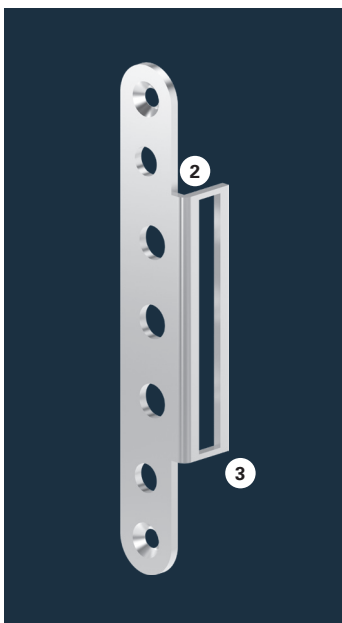

PRODUCT INFORMATION

ECO COVER PLATES
OBX-3097

■ SYSTEM TECHNOLOGY FOR THE DOOR

Illustration: Cover plate OBX-3096

Dimension: Cover plate OBX-3096

Dimension: Cover plate OBX-3096

OBX-3096	Material	Angle - Ending	Art-No.
OBX-3096.ER	ER	Square - square	5030016571

Illustration: Cover plate OBX-3097

Dimension: Cover plate OBX-3097

Dimension: Cover plate OBX-3097

OBX-3097	Material	Angle - Ending	Art-No.
OBX-3097.ER	ER	Square - round	5030016578

- ① square angle
- ② round angle

- ③ square ending
- ④ round ending

Cover plates for adjustable frame boxes OBX

Illustration: Cover plate OBX-3098

Dimension: Cover plate OBX-3098

Dimension: Cover plate OBX-3098

OBX-3098	Material	Angle · Ending	Art-No.
OBX-3098.ER	ER	Round - round	5030016578

Illustration: Cover plate OBX-3099

Dimension: Cover plate OBX-3099

Dimension: Cover plate OBX-3099

OBX-3099	Material	Angle · Ending	Art-No.
OBX-3099.ER	ER	Round - square	5030013490

- ① square angle
- ② round angle